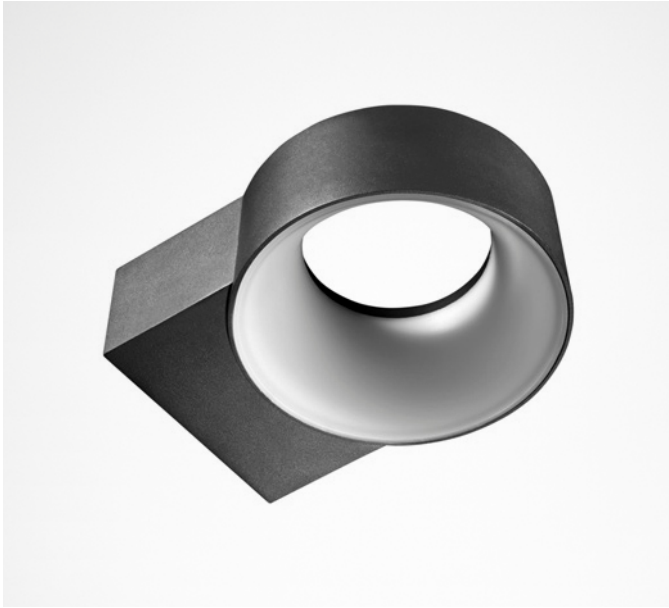

ELIA OL

Scan the QR-code for the latest information

- BK-RAL9005 / Black RAL9005 /
- WH-RAL9016 / White RAL9016 /

Die-cast aluminum fixture for wall mounting, ideal for indoor and outdoor architectural lighting such as: stairs, passageways or facades, quick and easy to install, with a clean and essential line

- Designed in two different finishes (black and white), with double emission diffusing polycarbonate opal screen (top and down) to create a comfortable atmosphere, color temperatures of 3,000K, 4,000 K and 5,700 K and a color rendering index greater than 80
- It has been designed to withstand temperature variations from -20 °C to + 45 °C, water and dust penetration up to IP65 degree and shocks up to IK08 degree
- Light and handy, it is easy to install thanks also to the rear bracket for fixing, the quick-fit terminal placed in the back for the electrical wiring

ELIA OL

ELIA OL

IP65 - IK08 - 750 °C

LUMINAIRE WATTAGE (W)	CLASS	ENEC	CRI	KELVIN	OPTIC	BEAM ANGLE	LIGHTSOURCE LUMEN OUTPUT (lm)	LUMINAIRE LUMEN OUTPUT (lm)	COLOUR / FINISH	PART NUMBER	UKCA
Power LED 100-240 V 50/60 Hz											
8	I	✓	80	4000	OPAL	-	-	650	■	GWF2100FR840	✓
8	I	✓	80	3000	OPAL	-	-	650	■	GWF2100FR830	✓
8	I	✓	80	4000	OPAL	-	-	650	□	GWF2110FR840	✓
8	I	✓	80	3000	OPAL	-	-	650	□	GWF2110FR830	✓