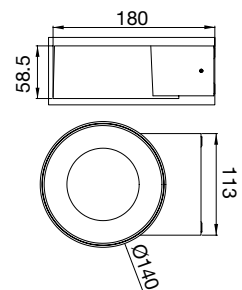

ELIA OL

Scan the QR-code for the latest information

- BK-RAL9005 / Black RAL9005 /
- WH-RAL9016 / White RAL9016 /

Die-cast aluminum fixture for wall mounting, ideal for indoor and outdoor architectural lighting such as: stairs, passageways or facades, quick and easy to install, with a clean and essential line

- Designed in two different finishes (black and white), with double emission diffusing polycarbonate opal screen (top and down) to create a comfortable atmosphere, color temperatures of 3,000K, 4,000 K and 5,700 K and a color rendering index greater than 80
- It has been designed to withstand temperature variations from -20 °C to + 45 °C, water and dust penetration up to IP65 degree and shocks up to IK08 degree
- Light and handy, it is easy to install thanks also to the rear bracket for fixing, the quick-fit terminal placed in the back for the electrical wiring

ELIA OL

ELIA OL

IP65 - IK08 - 750 °C

LUMINAIRE WATTAGE (W)	CLASS	ENEC	CRI	KELVIN	OPTIC	BEAM ANGLE	LIGHTSOURCE LUMEN OUTPUT (lm)	LUMINAIRE LUMEN OUTPUT (lm)	COLOUR / FINISH	PART NUMBER	UKCA
Power LED 100-240 V 50/60 Hz											
8	I	✓	80	4000	OPAL	-	-	650	■	GWF2100FR840	✓
8	I	✓	80	3000	OPAL	-	-	650	■	GWF2100FR830	✓
8	I	✓	80	4000	OPAL	-	-	650	□	GWF2110FR840	✓
8	I	✓	80	3000	OPAL	-	-	650	□	GWF2110FR830	✓